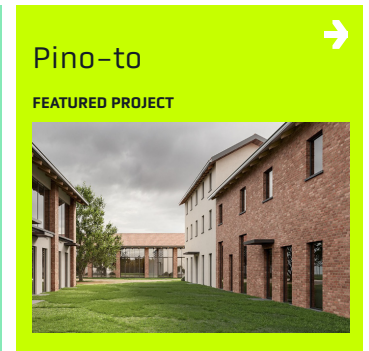

La Cascina Circolare

FEATURED PROJECT

Call For Competitions

Challenge for original contest topics

REGISTER NOW

Call For Competitions

Creative Competition
UP TO € 15.000 IN PRIZES
DEADLINE 15.12.2023

Pino-to